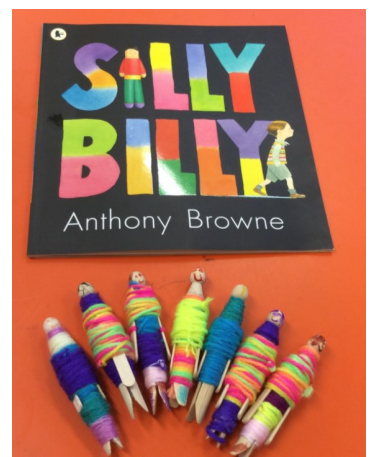

In FS2 we have been reading the story of 'Silly Billy' by Anthony Browne. Billy the main character used to be a bit of a worrier, he worried so much he couldn't sleep. Once Billy's Grandma tells him all about sharing his worries to his worry doll, he sleeps like a log!

We have all designed and created our own worry dolls to tell our worries to. We found out that we all worry about different things from zombies to vampires and monsters under the bed! We can't wait to see the 'worry dolls' created by the children learning at home. (If you haven't already collected your pack, please pop to the office).

We also learnt that 'worry dolls' came long ago from the Central American country of Guatemala and that this custom has now spread around the world and to Northallerton!